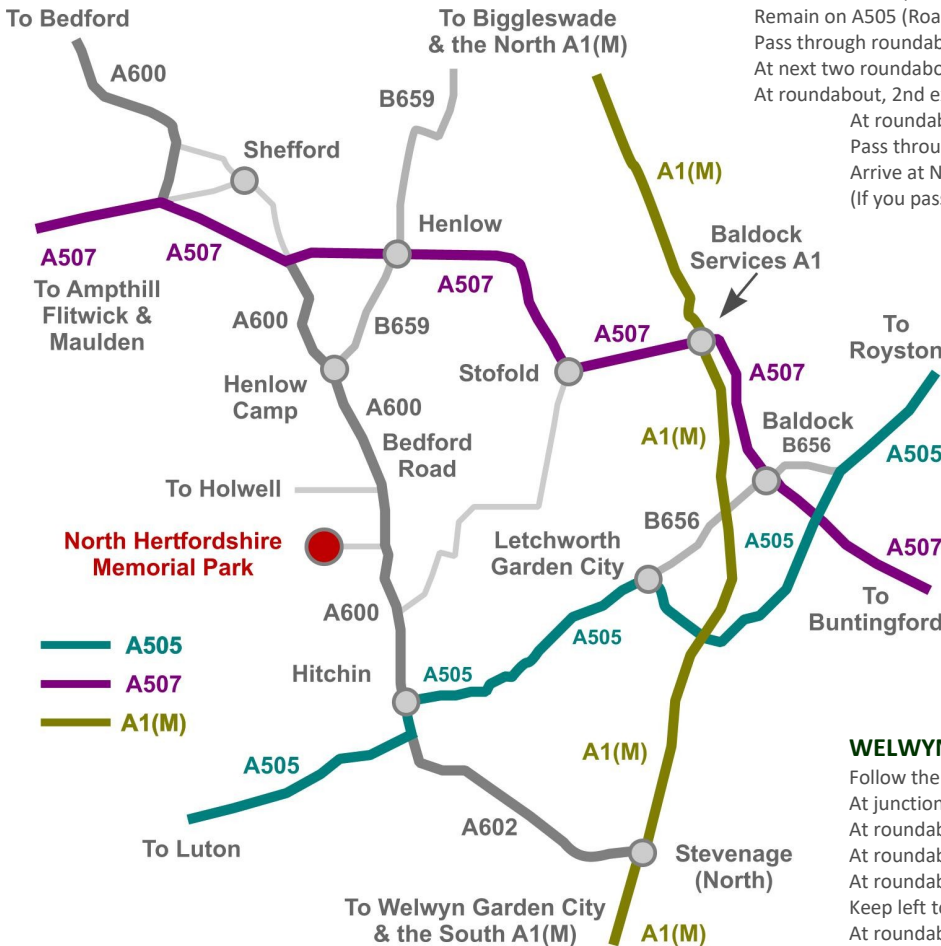

**ROYSTON via LETCHWORTH & HITCHIN**

Follow the A505 (Baldock Road), take first exit at roundabout.  
Pass through roundabout over A1(M) stay on A505 (Letchworth Gate).  
Straight on at the Longabout, A505, at roundabout, 1st exit (Baldock Road).  
Remain on A505 (Road changes to Hitchin Road).  
Pass through roundabout, traffic lights and roundabout, A505.  
At next two roundabouts, 2nd exits A505 (Nightingale Road).  
At roundabout, 2nd exit A505 (Fishponds Road).  
At roundabout, 2nd exit A600 (Bedford Road).  
Pass through 3 roundabouts, remaining on A600.  
Arrive at North Hertfordshire Memorial Park (on the left).  
(If you pass the Holwell junction you have gone to far)

**WELWYN, A1 South & STEVENAGE via HITCHIN**

Follow the A1(M) Northwards.  
At junction 8, slip road to Stevenage North & A602.  
At roundabout, 1st exit on to A602.  
At roundabout, 3rd exit (Parkway).  
At roundabout, 2nd exit on to A505 (Old Park Road).  
Keep left to stay on A505 (Bedford Road).  
At roundabout, 1st exit on to A600 (Bedford Road).  
Pass through 3 roundabouts, remaining on A600.  
Arrive at North Hertfordshire Memorial Park (on the left).  
(If you pass the Holwell junction you have gone to far)

**LUTON via HITCHIN**

Follow the A505 towards Hitchin (leads in to Moormead Hill).  
Remain on the A505, (road changes to Offley Road).  
Straight on at roundabout, A505 (Upper Tilehouse Street).  
At next roundabout, 1st exit on to A505 (Old Park Road).  
Keep left to stay on A505 (Bedford Road).  
At roundabout, 1st exit on to A600 (Bedford Road).  
Pass through 3 roundabouts, remain on A600 (Bedford Road).  
Arrive at North Hertfordshire Memorial Park (on the left).  
(If you pass the Holwell junction you have gone to far)